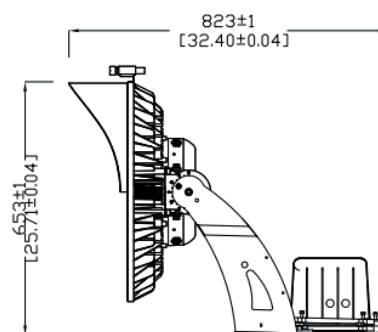

## DIMENSION DRAW

Model:	Vision 600
Format:	Round
Location:	Exterior
Wattage:	600W
Materials:	Aluminum
Led Color:	5700K
Product Dimension:	324x257x224mm
IP Code:	65
Fixation:	Surface
CRI :	80
Lumen Output:	78,000LM
Frequency:	50/60 Hz
Beam Angle:	25°
Net weight:	32.07kgs