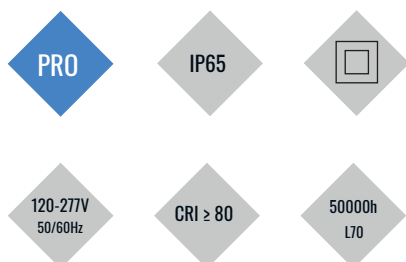

### TYPE

Professional LED, High efficacy, Up to 130 lm/w net.

## DIMENSION DRAW

Model:	Vision 600
Format:	Round
Location:	Exterior
Wattage:	600W
Materials:	Aluminum
Led Color:	5700K
Product Dimension:	324x257x224mm
IP Code:	65
Fixation:	Surface
CRI :	80
Lumen Output:	78,000LM
Frequency:	50/60 Hz
Beam Angle:	25°
Net weight:	32.07kgs